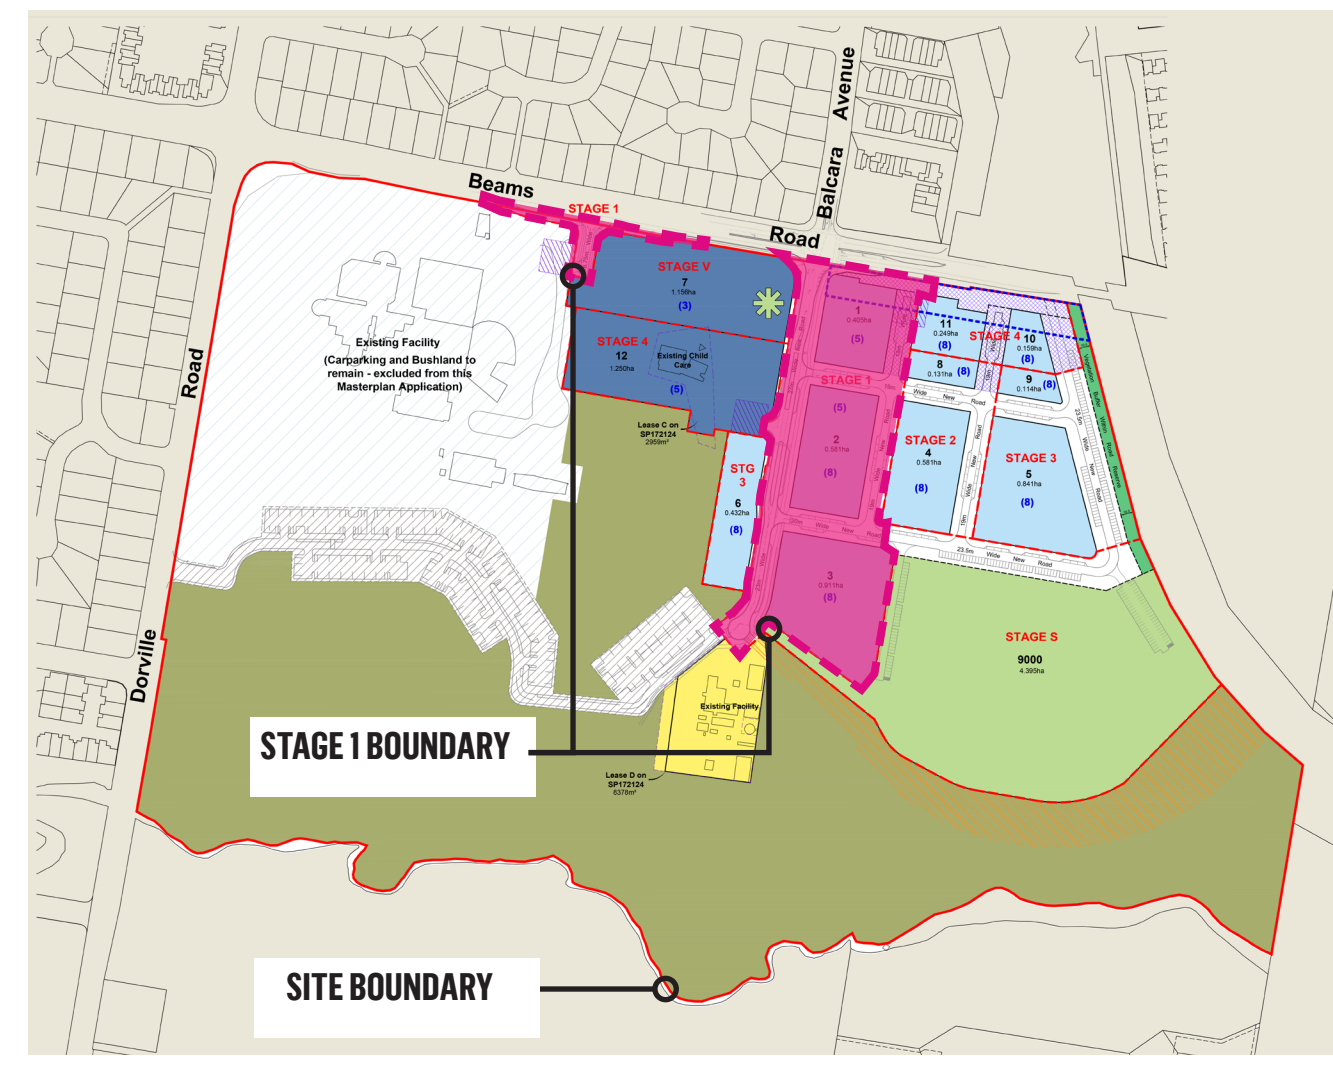

1.0 CONTEXT

ACCESS MOVEMENT AND CIRCULATION

PEDESTRIAN AND CYCLE LINKS

2.0 OVERALL MASTERPLAN

3.0 STAGE 1 MASTERPLAN

- LEGEND:**
- A** CROSSING POINT TO RAIL WAY STATION
 - B** CAR PARKING
 - C** BIKE PATH
 - D** PEDESTRIAN CROSSING POINT
 - E** MEDIAN PLANTING STRIP

4.0 SECTIONS

4.1 VILLAGE MAIN STREET (27M WIDE ROAD RESERVE) - SECTION A

SECTION A

PLAN

- 8 Carseldine Urban Village - Sports & Recreation Park
- SHADE TREES
- SIGNATURE TREES IN MEDIAN
- SHADE TREES NEXT TO BIKE PATH
- FEATURE TREES NEXT TO FOOTPATH

4.2 WESTERN ACCESS ROAD/ SHARED BUSWAY (23M WIDE ROAD RESERVE) - SECTION B

SECTION B

PLAN

4.3 ACCESS PLACE (19M WIDE ROAD RESERVE) - SECTION C

4.4 LOOP ROAD (20M WIDE ROAD RESERVE) - SECTION D

4.5 MODIFIED ACCESS PLACE (16.75M WIDE ROAD RESERVE) - SECTION E

5.2 TREES ON ACCESS PLACE

Planting schedule

Botanical	Common
TREES	
<i>Tristaniopsis laurina</i> 'Luscious'	Water Gum
<i>Buckinghamia celsissima</i>	Ivory Curl
<i>Flindersia australis</i>	Crow's Ash
<i>Lophostemon confertus</i>	Brush Box
<i>Waterhouisia floribunda</i>	Weeping Lilli Pilli