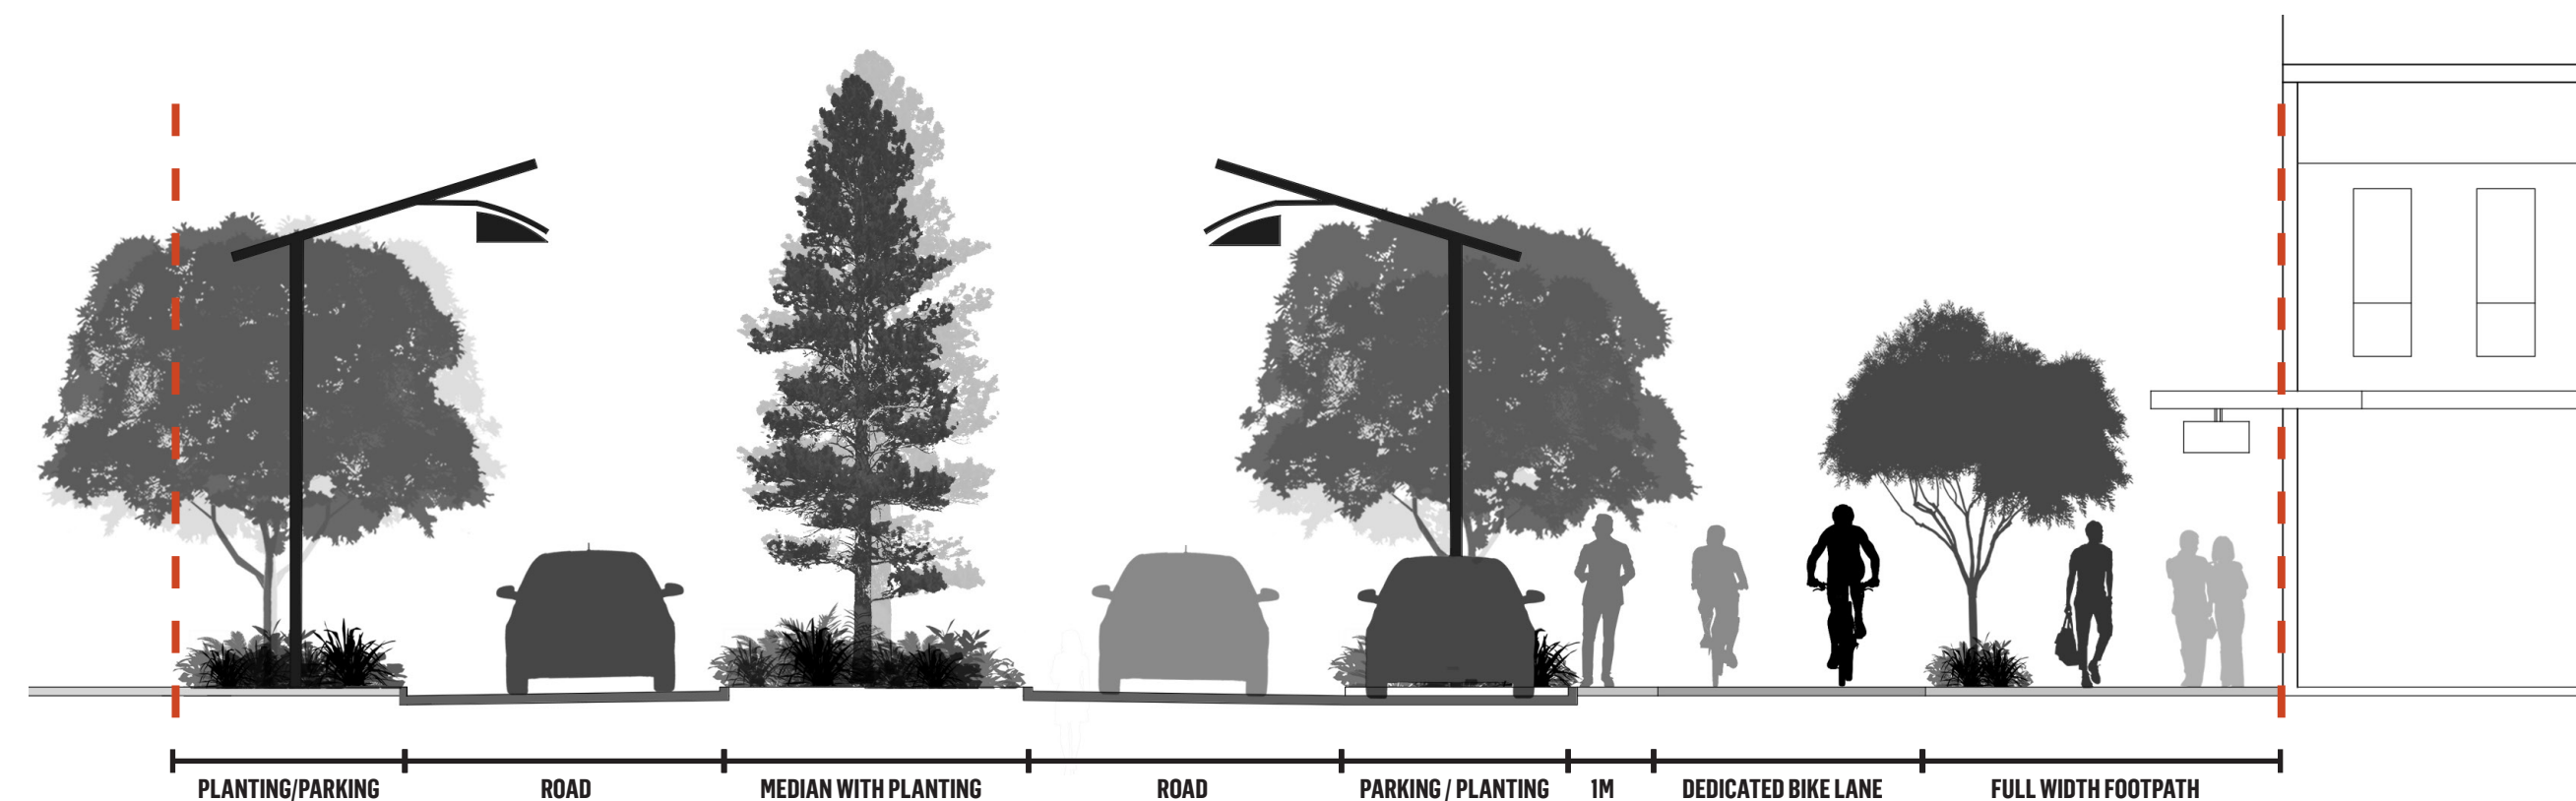

1.0 CONTEXT

ACCESS MOVEMENT AND CIRCULATION

PEDESTRIAN AND CYCLE LINKS

2.0 OVERALL MASTERPLAN

3.0 STAGE 1 MASTERPLAN

- LEGEND:**
- A** CROSSING POINT TO RAIL WAY STATION
 - B** CAR PARKING
 - C** BIKE PATH
 - D** PEDESTRIAN CROSSING POINT
 - E** MEDIAN PLANTING STRIP

4.0 SECTIONS

4.1 VILLAGE MAIN STREET (27M WIDE ROAD RESERVE) - SECTION A

SECTION A

PLAN

- 8 Carseldine Urban Village - Sports & Recreation Park
- SHADE TREES
- SIGNATURE TREES IN MEDIAN
- SHADE TREES NEXT TO BIKE PATH
- FEATURE TREES NEXT TO FOOTPATH

4.2 WESTERN ACCESS ROAD/ SHARED BUSWAY (23M WIDE ROAD RESERVE) - SECTION B

SECTION B

PLAN

4.3 ACCESS PLACE (19M WIDE ROAD RESERVE) - SECTION C

4.4 LOOP ROAD (20M WIDE ROAD RESERVE) - SECTION D

4.5 MODIFIED ACCESS PLACE (16.75M WIDE ROAD RESERVE) - SECTION E