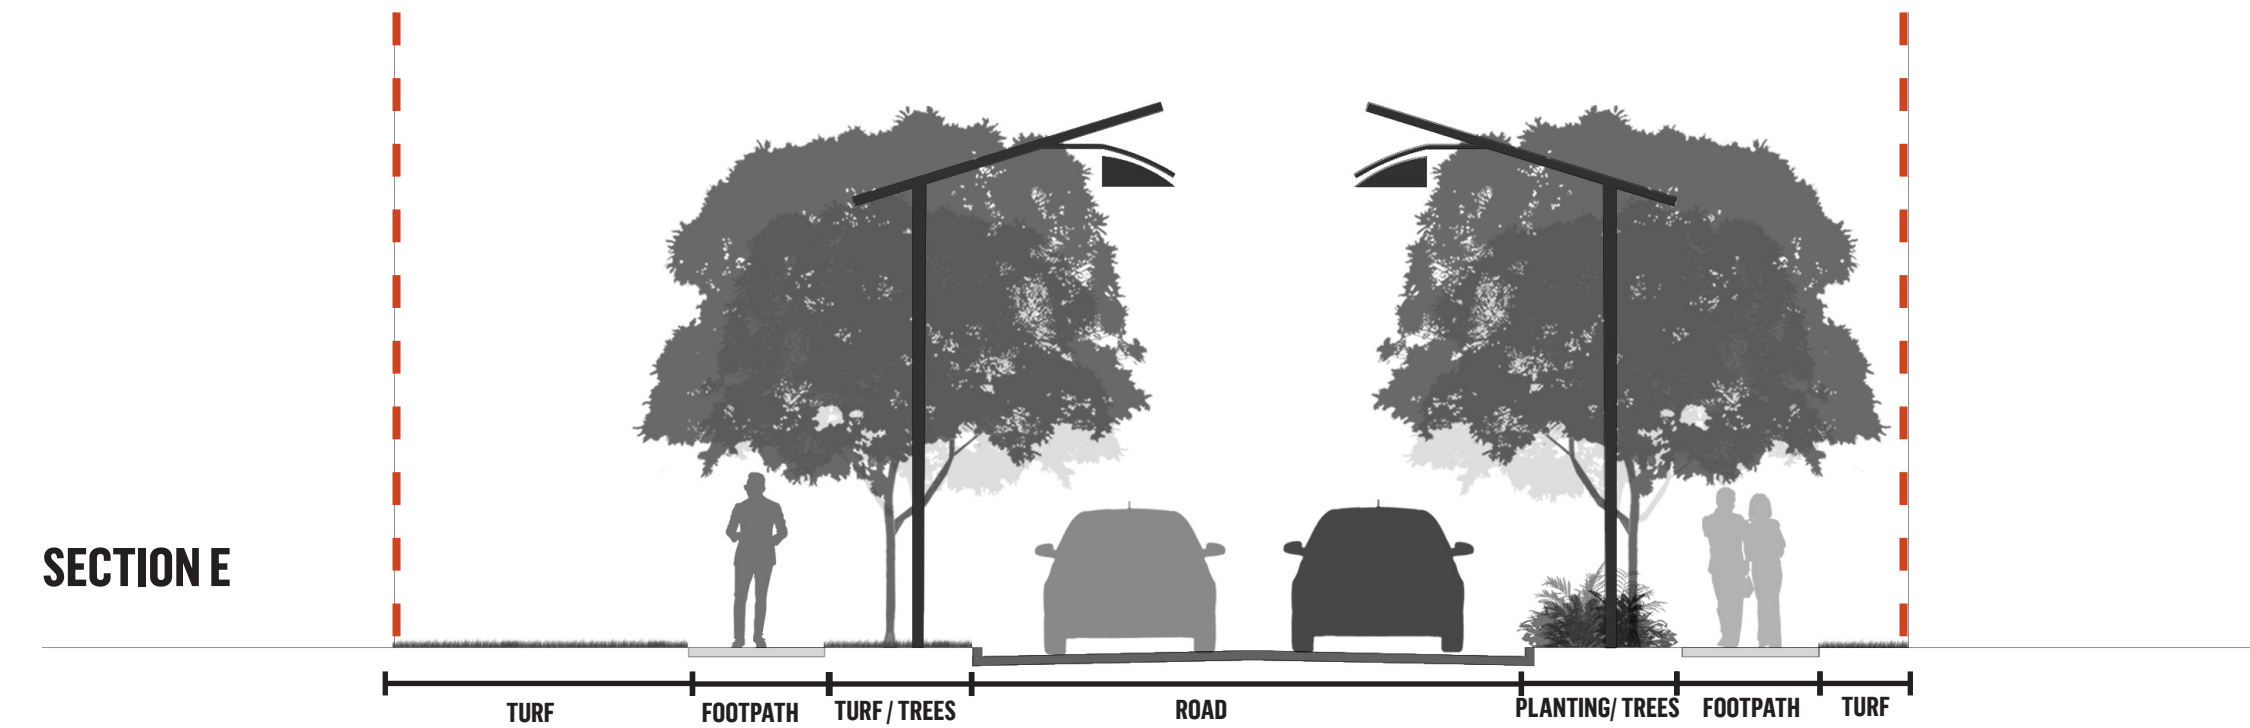

4.2 WESTERN ACCESS ROAD/ SHARED BUSWAY (23M WIDE ROAD RESERVE) - SECTION B

SECTION B

PLAN

4.3 ACCESS PLACE (19M WIDE ROAD RESERVE) - SECTION C

4.4 LOOP ROAD (20M WIDE ROAD RESERVE) - SECTION D

4.5 MODIFIED ACCESS PLACE (16.75M WIDE ROAD RESERVE) - SECTION E