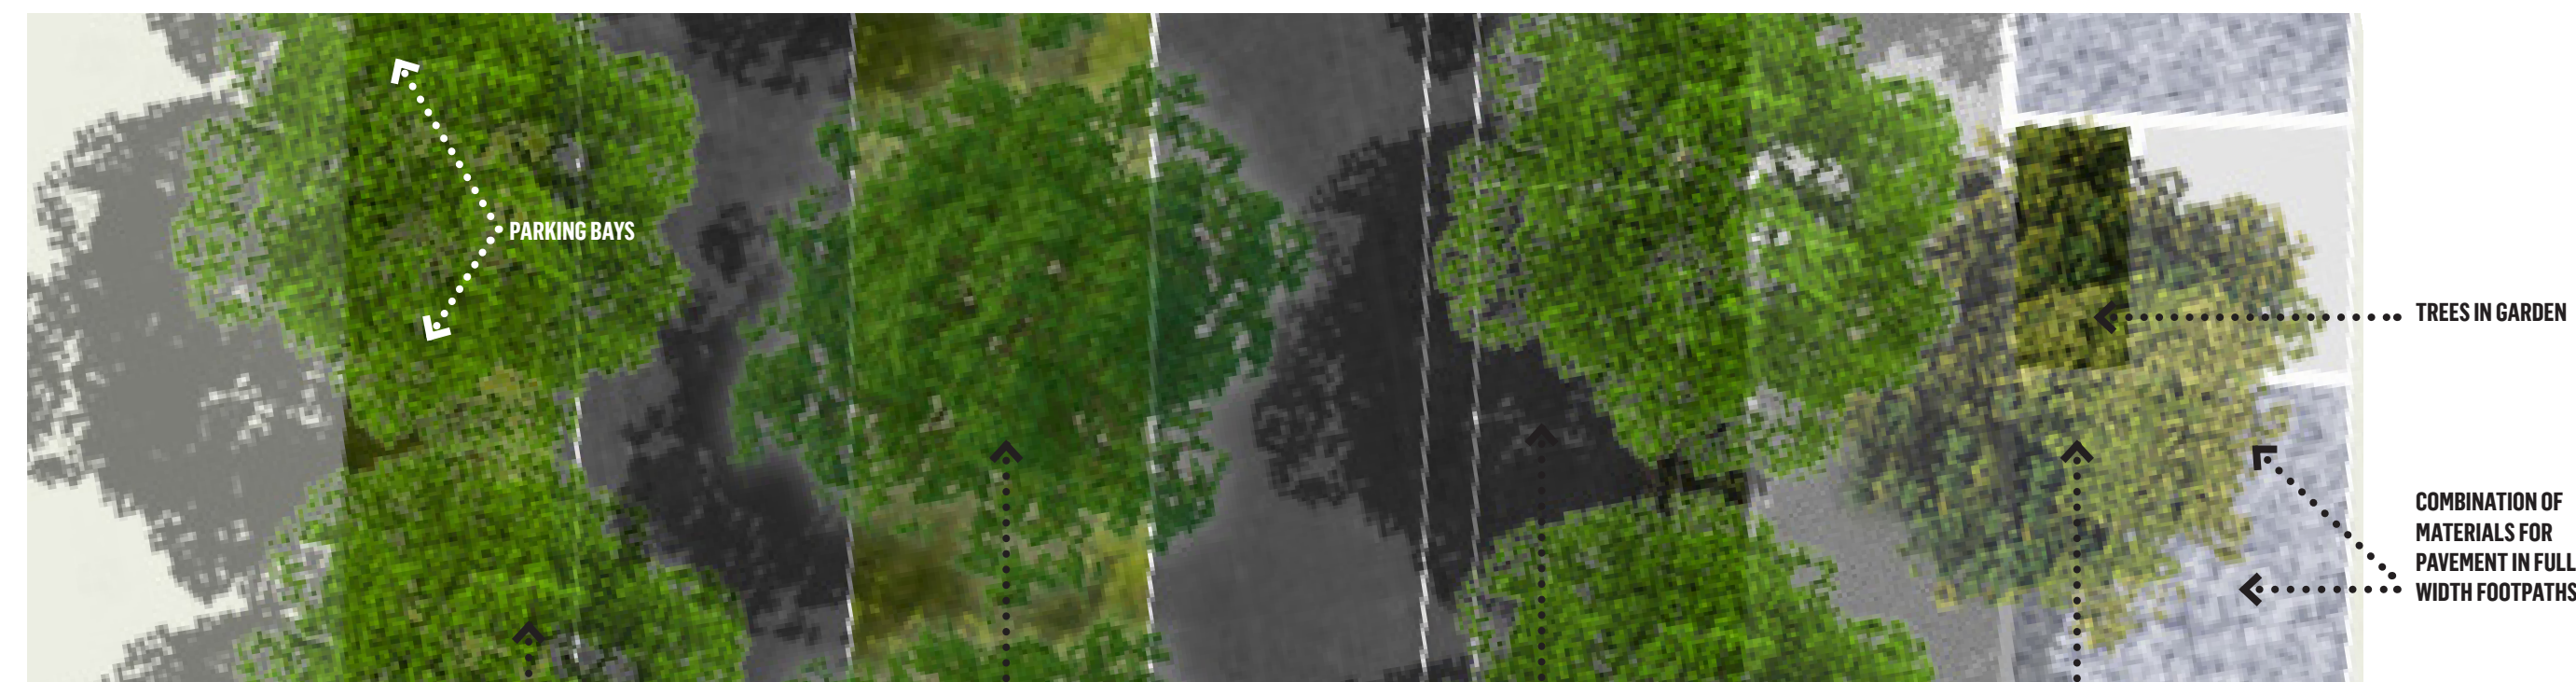

1.0 CONTEXT

ACCESS MOVEMENT AND CIRCULATION

PEDESTRIAN AND CYCLE LINKS

2.0 OVERALL MASTERPLAN

3.0 STAGE 1 MASTERPLAN

- LEGEND:**
- A** CROSSING POINT TO RAIL WAY STATION
 - B** CAR PARKING
 - C** BIKE PATH
 - D** PEDESTRIAN CROSSING POINT
 - E** MEDIAN PLANTING STRIP

4.0 SECTIONS

4.1 VILLAGE MAIN STREET (27M WIDE ROAD RESERVE) - SECTION A

SECTION A

PLAN

- 8 Carseldine Urban Village - Sports & Recreation Park
- SHADE TREES
- SIGNATURE TREES IN MEDIAN
- SHADE TREES NEXT TO BIKE PATH
- FEATURE TREES NEXT TO FOOTPATH

4.2 WESTERN ACCESS ROAD/ SHARED BUSWAY (23M WIDE ROAD RESERVE) - SECTION B

SECTION B

PLAN

4.3 ACCESS PLACE (19M WIDE ROAD RESERVE) - SECTION C

4.4 LOOP ROAD (20M WIDE ROAD RESERVE) - SECTION D

4.5 MODIFIED ACCESS PLACE (16.75M WIDE ROAD RESERVE) - SECTION E

5.2 TREES ON ACCESS PLACE

Planting schedule

Botanical	Common
TREES	
<i>Tristaniopsis laurina</i> 'Luscious'	Water Gum
<i>Buckinghamia celsissima</i>	Ivory Curl
<i>Flindersia australis</i>	Crow's Ash
<i>Lophostemon confertus</i>	Brush Box
<i>Waterhouisia floribunda</i>	Weeping Lilli Pilli