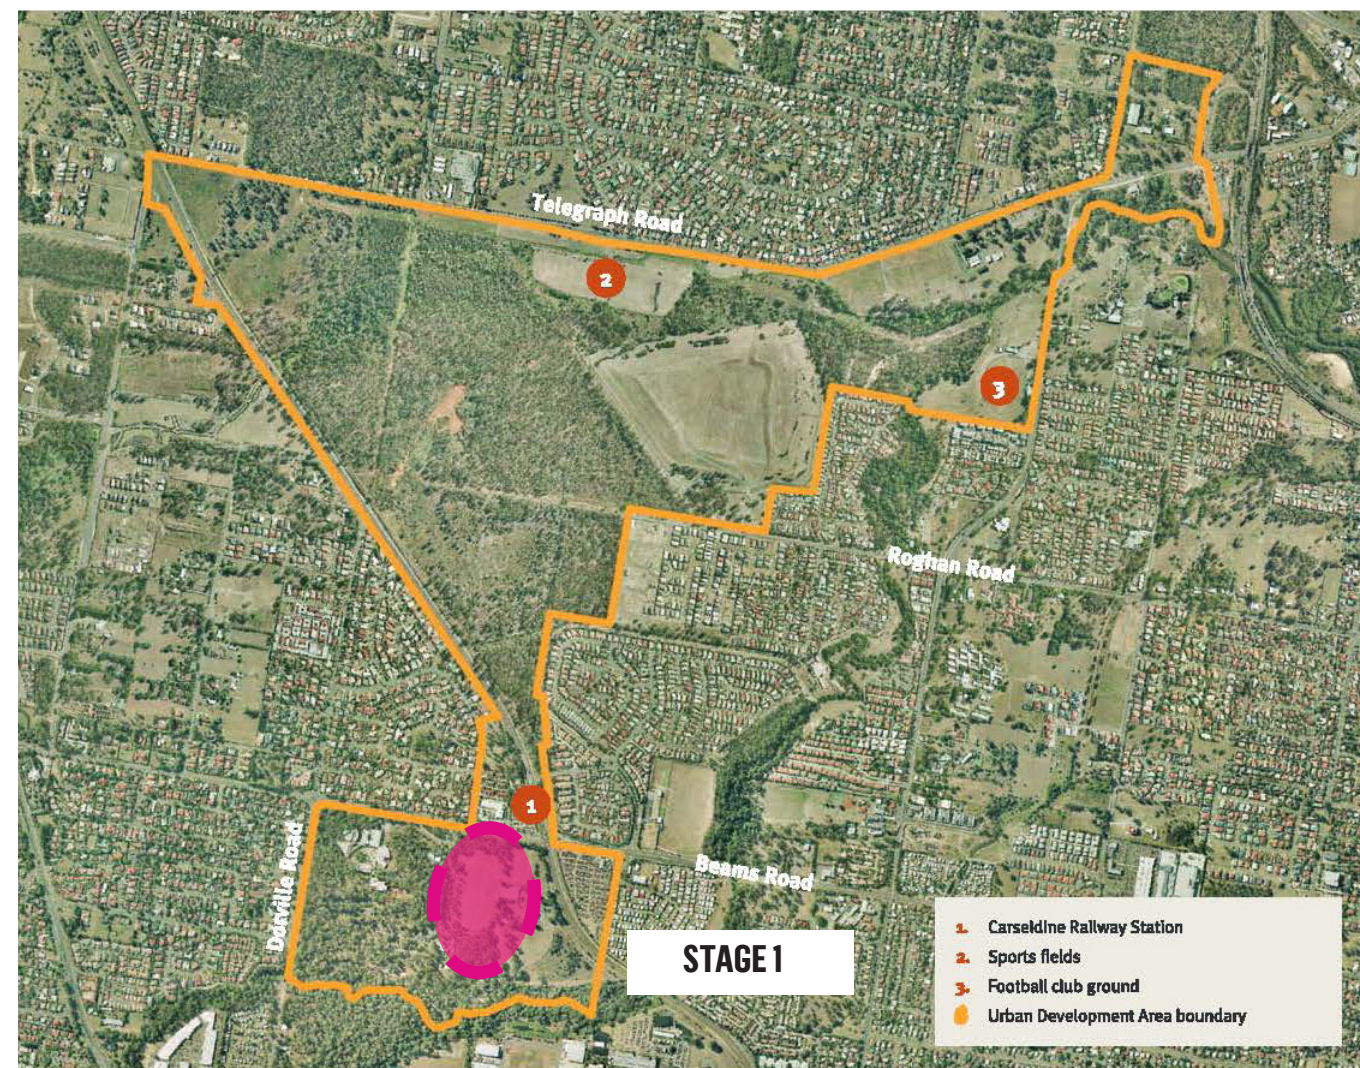

CARSELDINE URBAN VILLAGE STAGE 1 ENTRY BOULEVARD

PREPARED FOR
ECONOMIC DEVELOPMENT QUEENSLAND
REV J - 09 OCTOBER 2019
FOR APPROVAL

CONTENTS

1.0	CONTEXT	4
2.0	OVERALL MASTERPLAN	6
3.0	STAGE 1 MASTERPLAN	7
4.0	SECTIONS	8
5.0	PLANTING PALETTE	12

1.0 CONTEXT

ACCESS MOVEMENT AND CIRCULATION

PEDESTRIAN AND CYCLE LINKS

2.0 OVERALL MASTERPLAN

3.0 STAGE 1 MASTERPLAN

- LEGEND:**
- A** CROSSING POINT TO RAIL WAY STATION
 - B** CAR PARKING
 - C** BIKE PATH
 - D** PEDESTRIAN CROSSING POINT
 - E** MEDIAN PLANTING STRIP

4.0 SECTIONS

4.1 VILLAGE MAIN STREET (27M WIDE ROAD RESERVE) - SECTION A

SECTION A

PLAN

- 8 Carseldine Urban Village - Sports & Recreation Park
- SHADE TREES
- SIGNATURE TREES IN MEDIAN
- SHADE TREES NEXT TO BIKE PATH
- FEATURE TREES NEXT TO FOOTPATH

4.2 WESTERN ACCESS ROAD/ SHARED BUSWAY (23M WIDE ROAD RESERVE) - SECTION B

SECTION B

PLAN

4.3 ACCESS PLACE (19M WIDE ROAD RESERVE) - SECTION C

4.4 LOOP ROAD (20M WIDE ROAD RESERVE) - SECTION D

4.5 MODIFIED ACCESS PLACE (16.75M WIDE ROAD RESERVE) - SECTION E