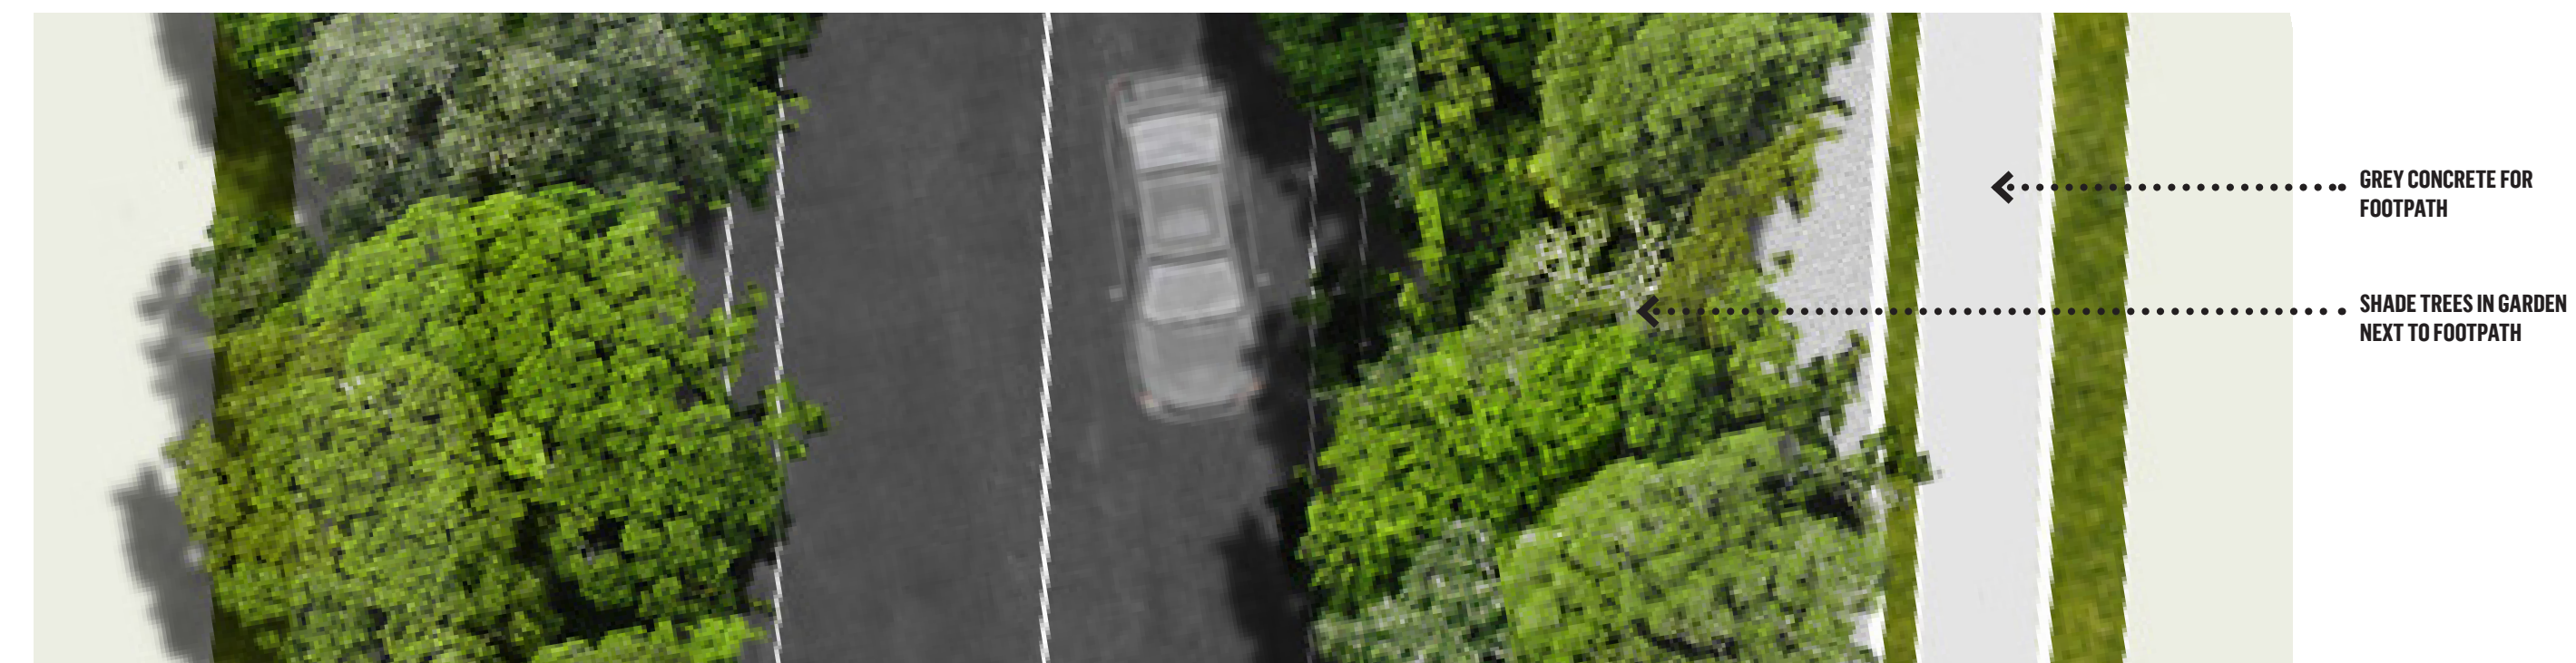

4.2 WESTERN ACCESS ROAD/ SHARED BUSWAY (23M WIDE ROAD RESERVE) - SECTION B

SECTION B

PLAN

4.3 ACCESS PLACE (19M WIDE ROAD RESERVE) - SECTION C

4.4 LOOP ROAD (20M WIDE ROAD RESERVE) - SECTION D

4.5 MODIFIED ACCESS PLACE (16.75M WIDE ROAD RESERVE) - SECTION E