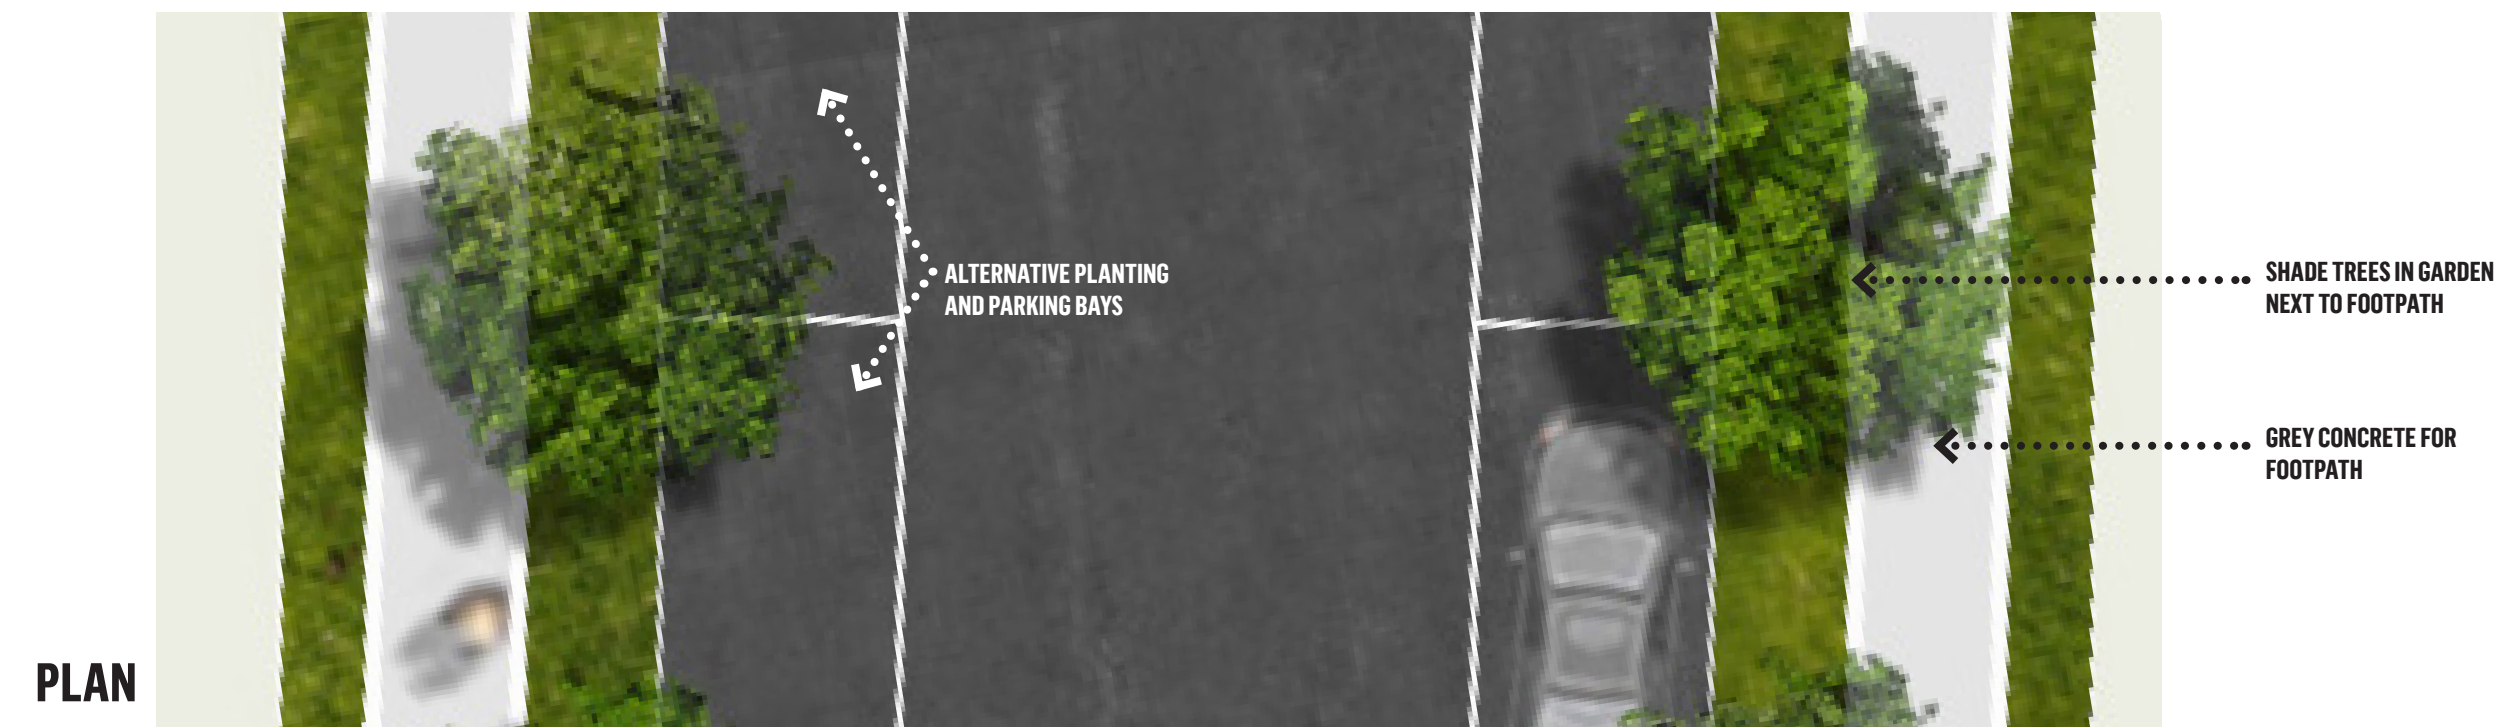

4.2 WESTERN ACCESS ROAD/ SHARED BUSWAY (23M WIDE ROAD RESERVE) - SECTION B

SECTION B

PLAN

4.3 ACCESS PLACE (19M WIDE ROAD RESERVE) - SECTION C

4.4 LOOP ROAD (20M WIDE ROAD RESERVE) - SECTION D

4.5 MODIFIED ACCESS PLACE (16.75M WIDE ROAD RESERVE) - SECTION E