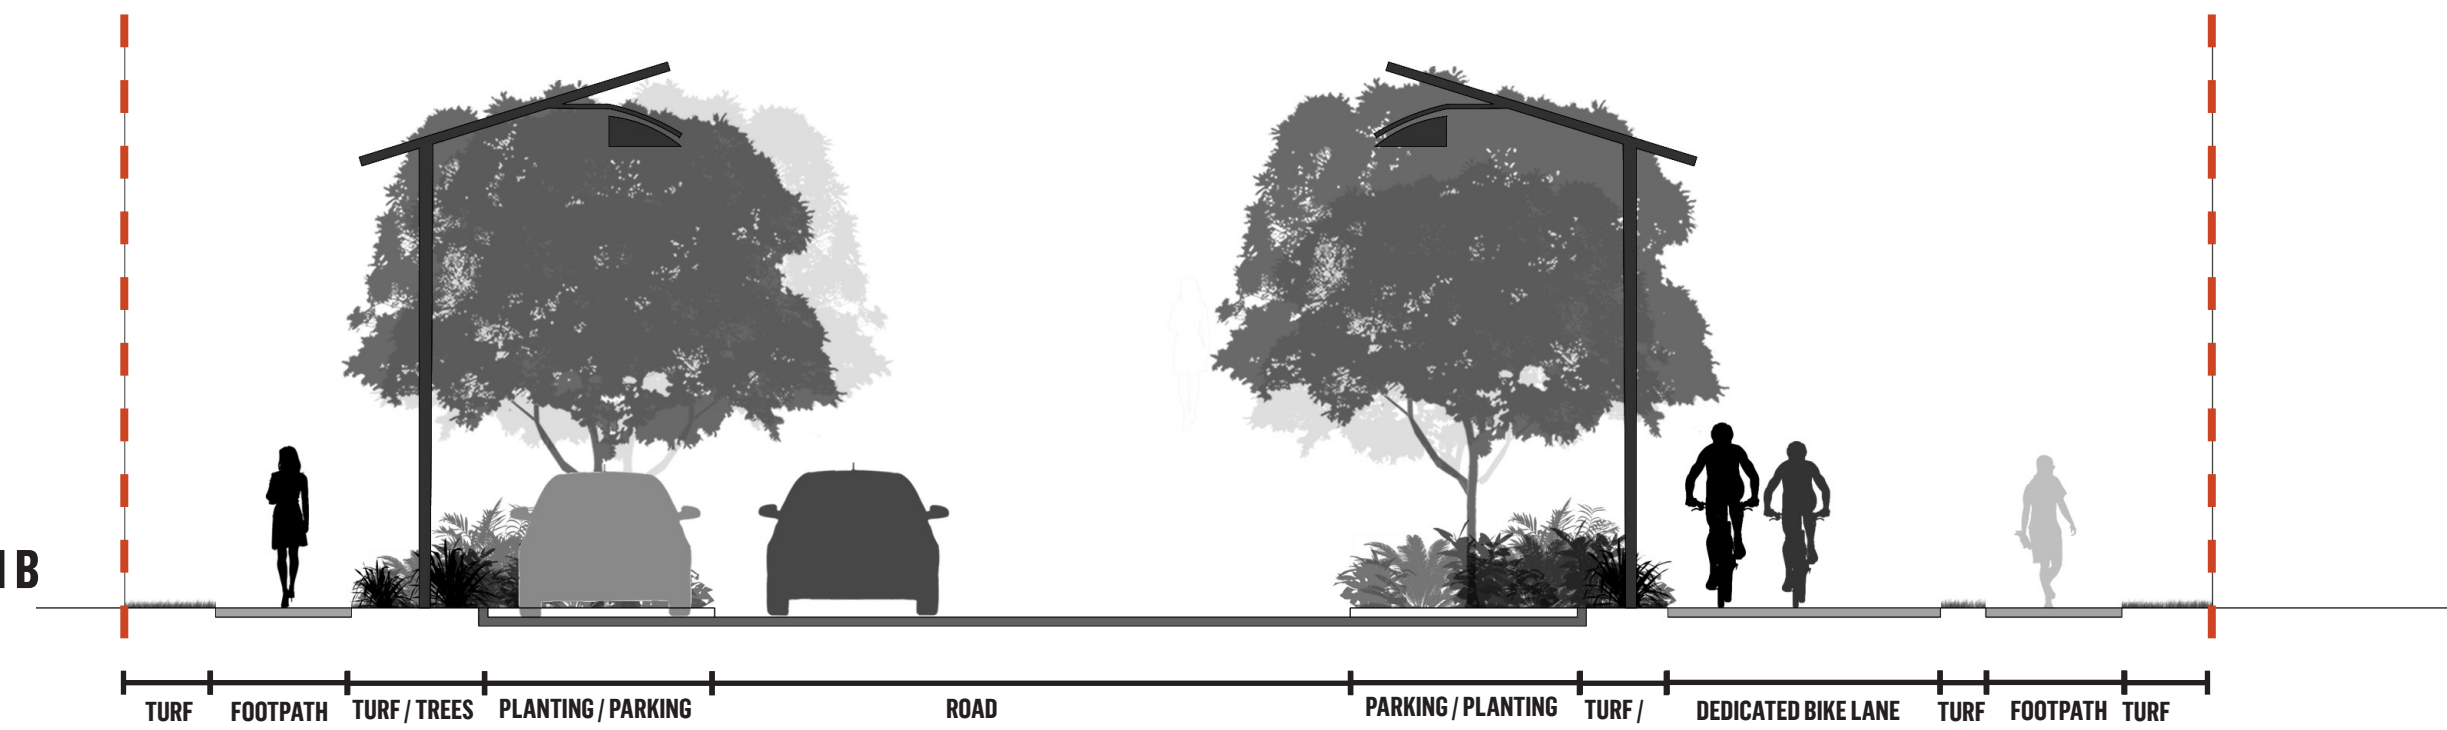

1.0 CONTEXT

ACCESS MOVEMENT AND CIRCULATION

PEDESTRIAN AND CYCLE LINKS

2.0 OVERALL MASTERPLAN

3.0 STAGE 1 MASTERPLAN

- LEGEND:**
- A** CROSSING POINT TO RAIL WAY STATION
 - B** CAR PARKING
 - C** BIKE PATH
 - D** PEDESTRIAN CROSSING POINT
 - E** MEDIAN PLANTING STRIP

4.0 SECTIONS

4.1 VILLAGE MAIN STREET (27M WIDE ROAD RESERVE) - SECTION A

SECTION A

PLAN

- 8 Carseldine Urban Village - Sports & Recreation Park
- SHADE TREES
- SIGNATURE TREES IN MEDIAN
- SHADE TREES NEXT TO BIKE PATH
- FEATURE TREES NEXT TO FOOTPATH

4.2 WESTERN ACCESS ROAD/ SHARED BUSWAY (23M WIDE ROAD RESERVE) - SECTION B

SECTION B

PLAN

4.3 ACCESS PLACE (19M WIDE ROAD RESERVE) - SECTION C

4.4 LOOP ROAD (20M WIDE ROAD RESERVE) - SECTION D

4.5 MODIFIED ACCESS PLACE (16.75M WIDE ROAD RESERVE) - SECTION E