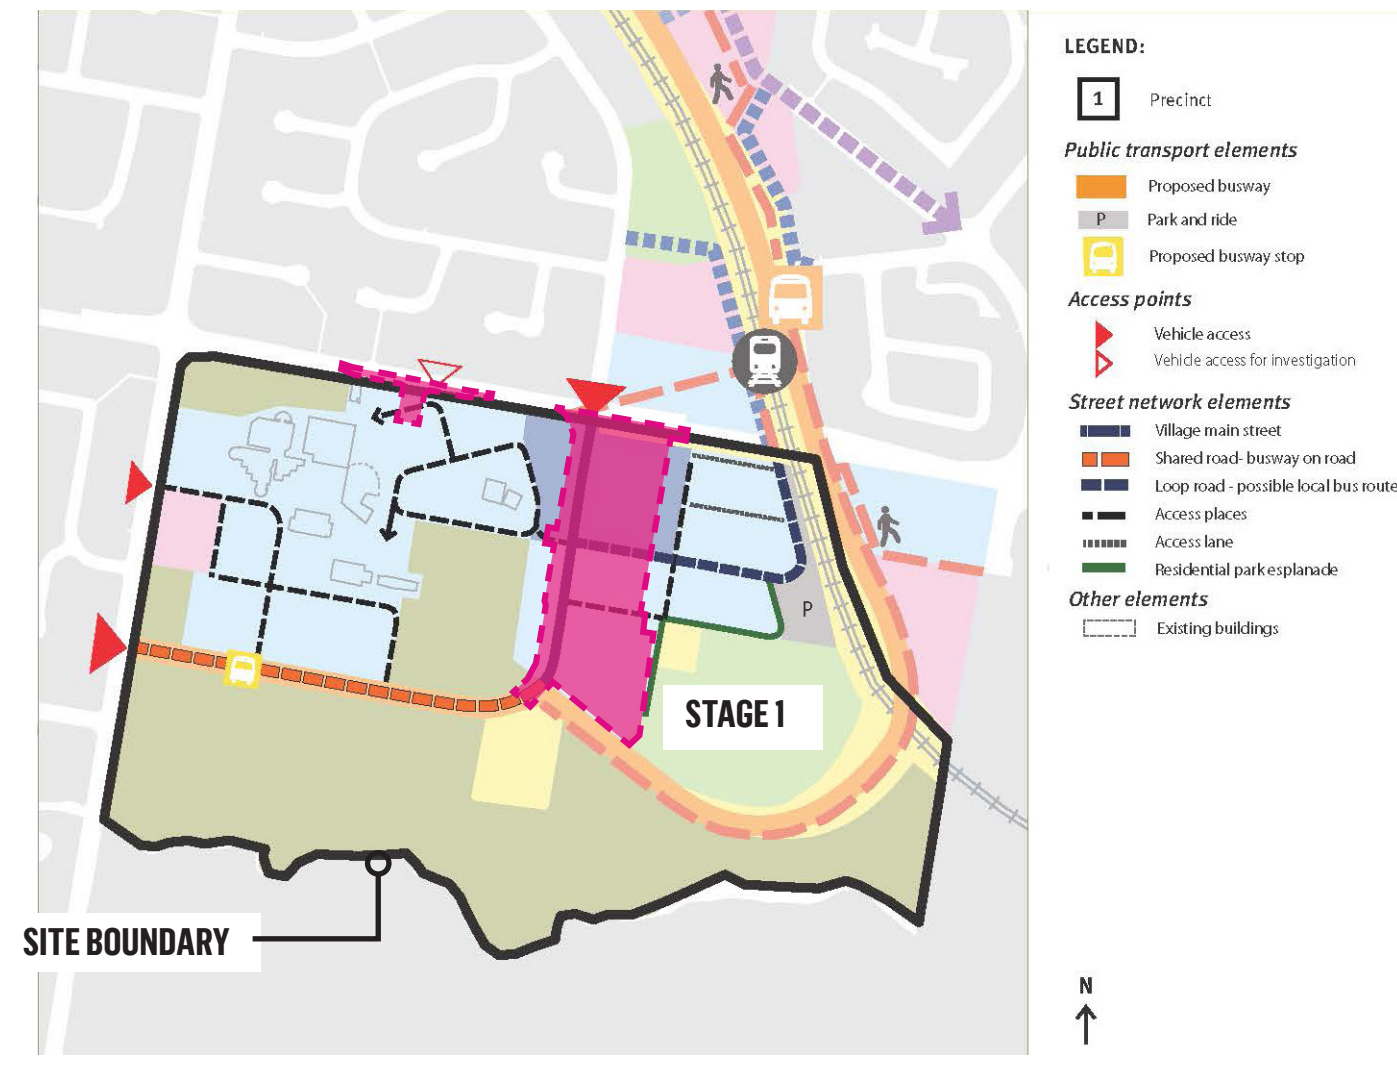

1.0 CONTEXT

ACCESS MOVEMENT AND CIRCULATION

PEDESTRIAN AND CYCLE LINKS

2.0 OVERALL MASTERPLAN

3.0 STAGE 1 MASTERPLAN

- LEGEND:**
- A** CROSSING POINT TO RAIL WAY STATION
 - B** CAR PARKING
 - C** BIKE PATH
 - D** PEDESTRIAN CROSSING POINT
 - E** MEDIAN PLANTING STRIP

4.0 SECTIONS

4.1 VILLAGE MAIN STREET (27M WIDE ROAD RESERVE) - SECTION A

SECTION A

PLAN

- 8 Carseldine Urban Village - Sports & Recreation Park
- SHADE TREES
- SIGNATURE TREES IN MEDIAN
- SHADE TREES NEXT TO BIKE PATH
- FEATURE TREES NEXT TO FOOTPATH

4.2 WESTERN ACCESS ROAD/ SHARED BUSWAY (23M WIDE ROAD RESERVE) - SECTION B

SECTION B

PLAN

4.3 ACCESS PLACE (19M WIDE ROAD RESERVE) - SECTION C

4.4 LOOP ROAD (20M WIDE ROAD RESERVE) - SECTION D

4.5 MODIFIED ACCESS PLACE (16.75M WIDE ROAD RESERVE) - SECTION E

5.2 TREES ON ACCESS PLACE

Planting schedule

Botanical	Common
TREES	
<i>Tristaniopsis laurina</i> 'Luscious'	Water Gum
<i>Buckinghamia celsissima</i>	Ivory Curl
<i>Flindersia australis</i>	Crow's Ash
<i>Lophostemon confertus</i>	Brush Box
<i>Waterhouisia floribunda</i>	Weeping Lilli Pilli