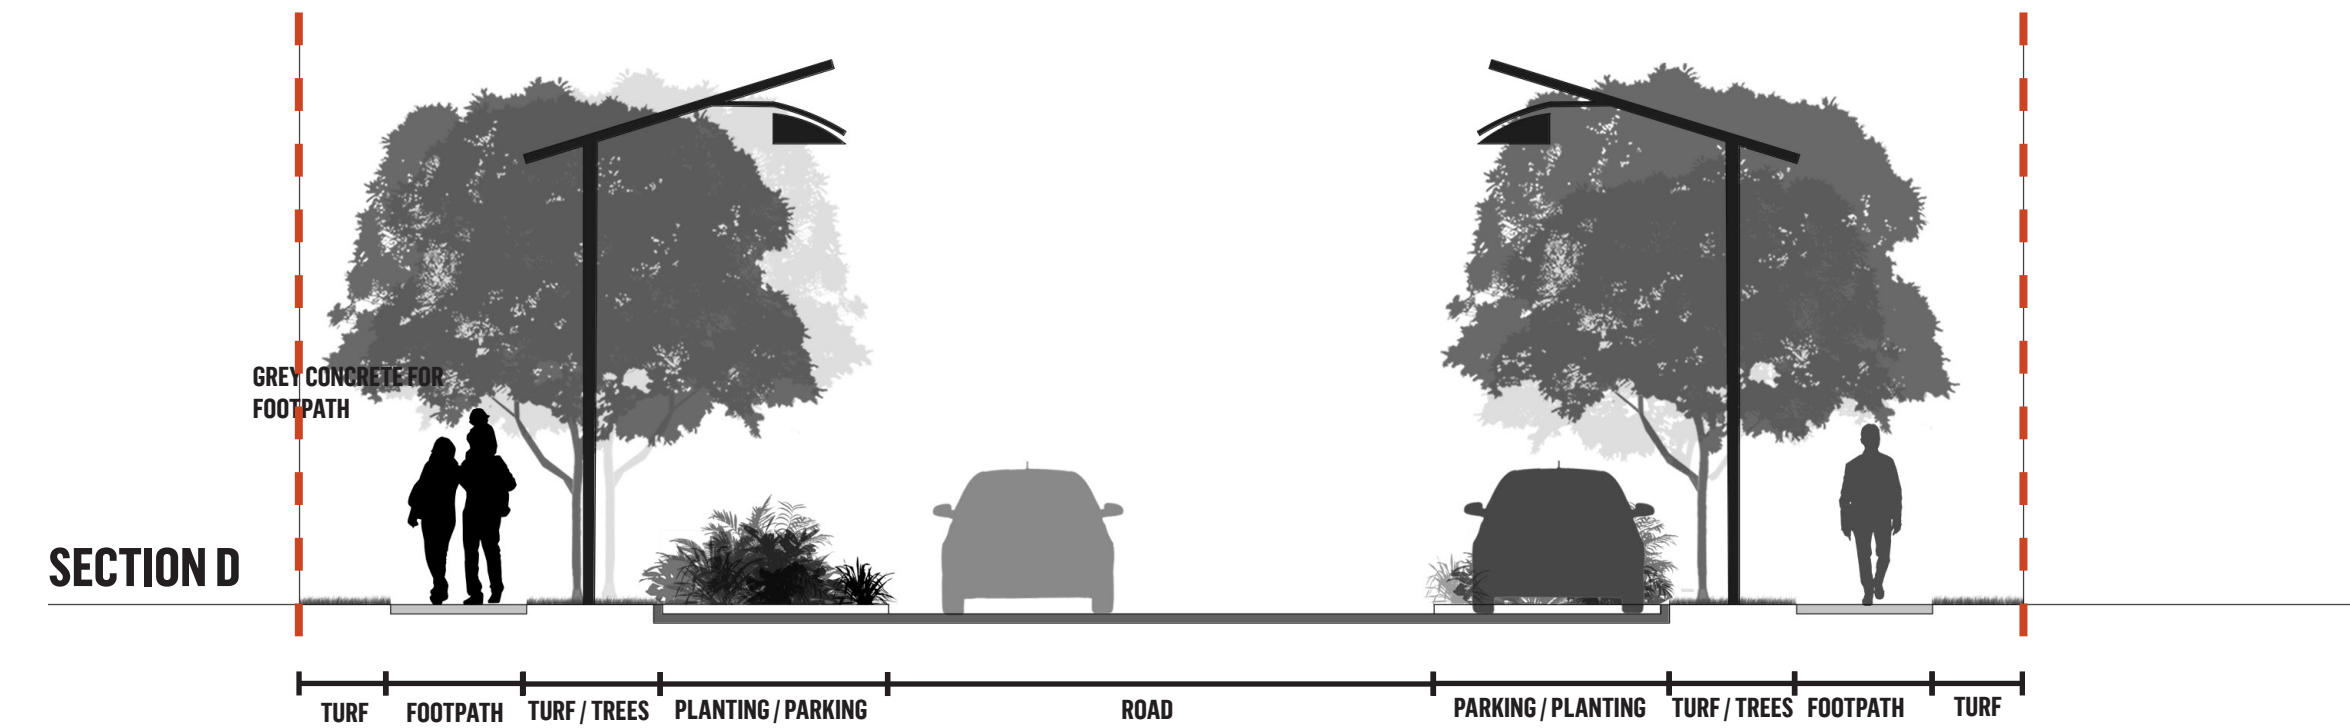

4.2 WESTERN ACCESS ROAD/ SHARED BUSWAY (23M WIDE ROAD RESERVE) - SECTION B

SECTION B

PLAN

4.3 ACCESS PLACE (19M WIDE ROAD RESERVE) - SECTION C

4.4 LOOP ROAD (20M WIDE ROAD RESERVE) - SECTION D

4.5 MODIFIED ACCESS PLACE (16.75M WIDE ROAD RESERVE) - SECTION E