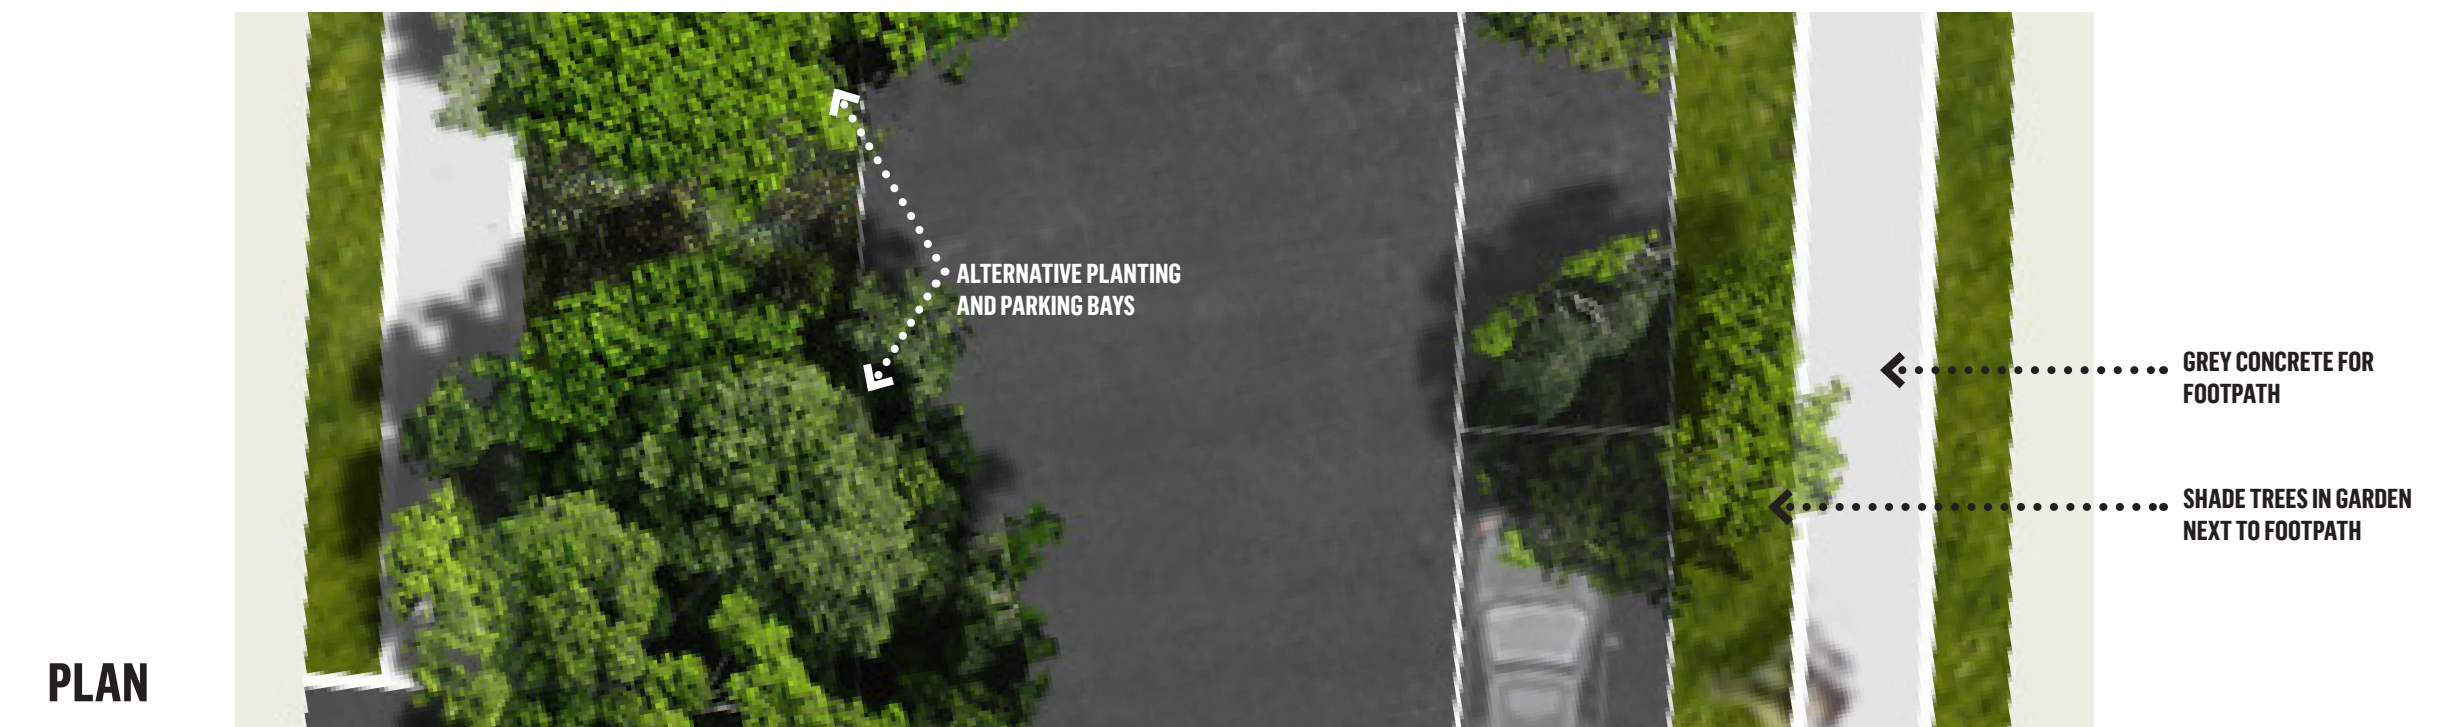

4.2 WESTERN ACCESS ROAD/ SHARED BUSWAY (23M WIDE ROAD RESERVE) - SECTION B

SECTION B

PLAN

4.3 ACCESS PLACE (19M WIDE ROAD RESERVE) - SECTION C

4.4 LOOP ROAD (20M WIDE ROAD RESERVE) - SECTION D

4.5 MODIFIED ACCESS PLACE (16.75M WIDE ROAD RESERVE) - SECTION E