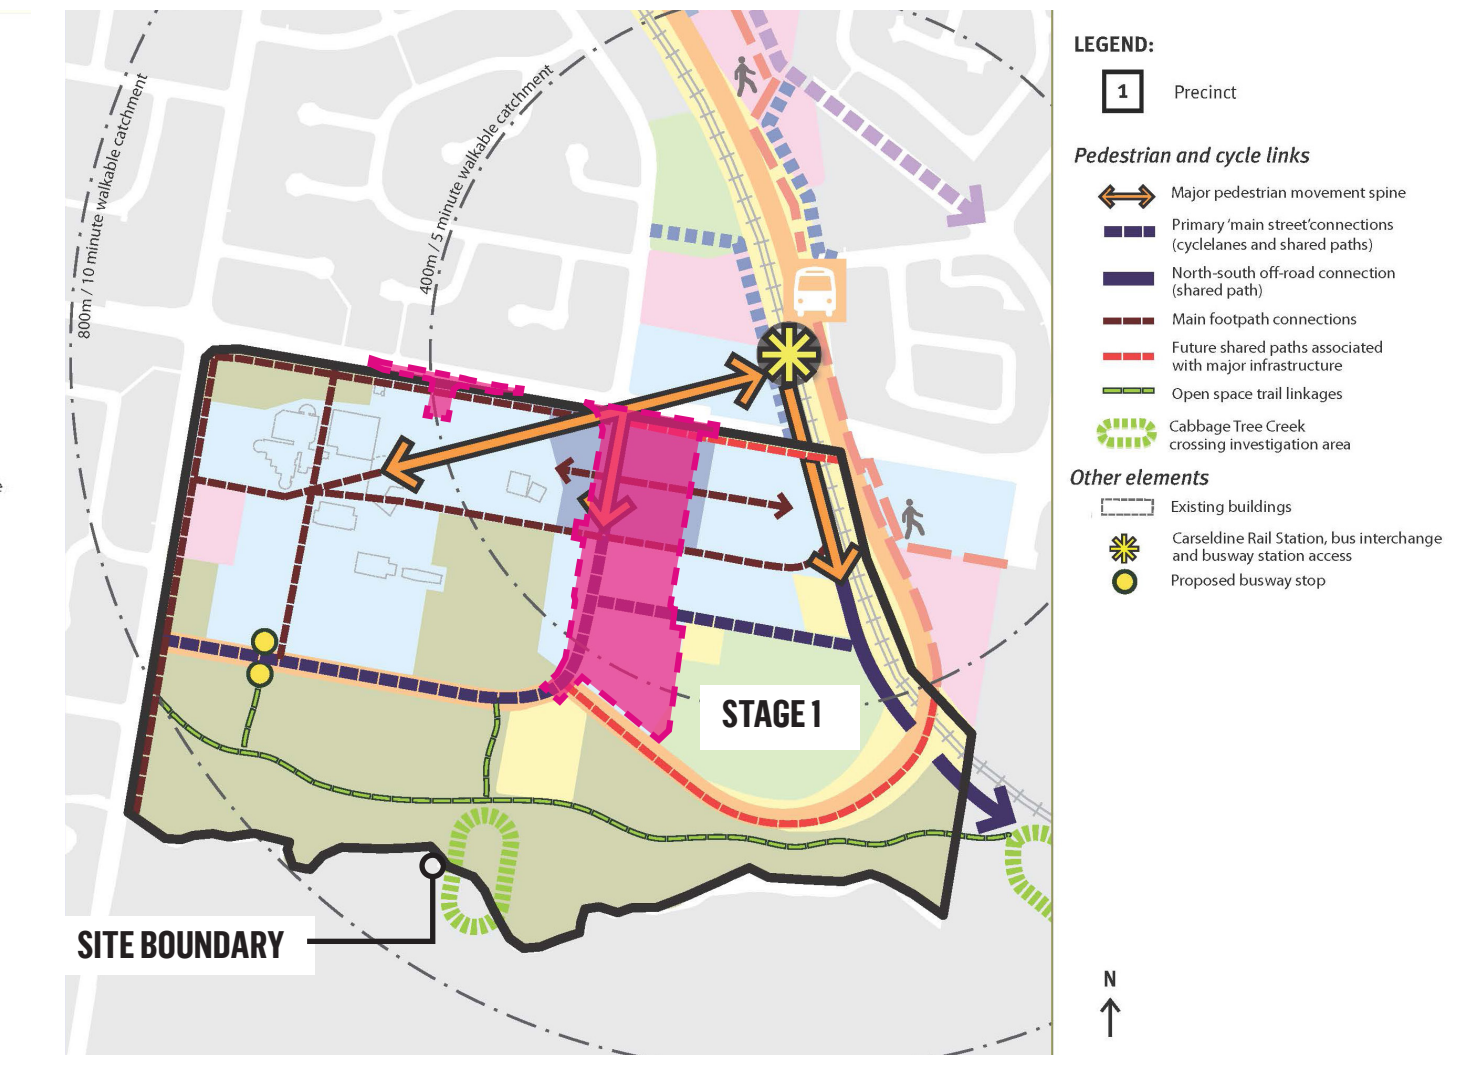

1.0 CONTEXT

ACCESS MOVEMENT AND CIRCULATION

PEDESTRIAN AND CYCLE LINKS

2.0 OVERALL MASTERPLAN

3.0 STAGE 1 MASTERPLAN

- LEGEND:**
- A** CROSSING POINT TO RAIL WAY STATION
 - B** CAR PARKING
 - C** BIKE PATH
 - D** PEDESTRIAN CROSSING POINT
 - E** MEDIAN PLANTING STRIP

4.0 SECTIONS

4.1 VILLAGE MAIN STREET (27M WIDE ROAD RESERVE) - SECTION A

SECTION A

PLAN

- 8 Carseldine Urban Village - Sports & Recreation Park
- SHADE TREES
- SIGNATURE TREES IN MEDIAN
- SHADE TREES NEXT TO BIKE PATH
- FEATURE TREES NEXT TO FOOTPATH

4.2 WESTERN ACCESS ROAD/ SHARED BUSWAY (23M WIDE ROAD RESERVE) - SECTION B

SECTION B

PLAN

4.3 ACCESS PLACE (19M WIDE ROAD RESERVE) - SECTION C

4.4 LOOP ROAD (20M WIDE ROAD RESERVE) - SECTION D

4.5 MODIFIED ACCESS PLACE (16.75M WIDE ROAD RESERVE) - SECTION E

5.2 TREES ON ACCESS PLACE

Planting schedule

Botanical	Common
TREES	
<i>Tristaniopsis laurina</i> 'Luscious'	Water Gum
<i>Buckinghamia celsissima</i>	Ivory Curl
<i>Flindersia australis</i>	Crow's Ash
<i>Lophostemon confertus</i>	Brush Box
<i>Waterhouisia floribunda</i>	Weeping Lilli Pilli