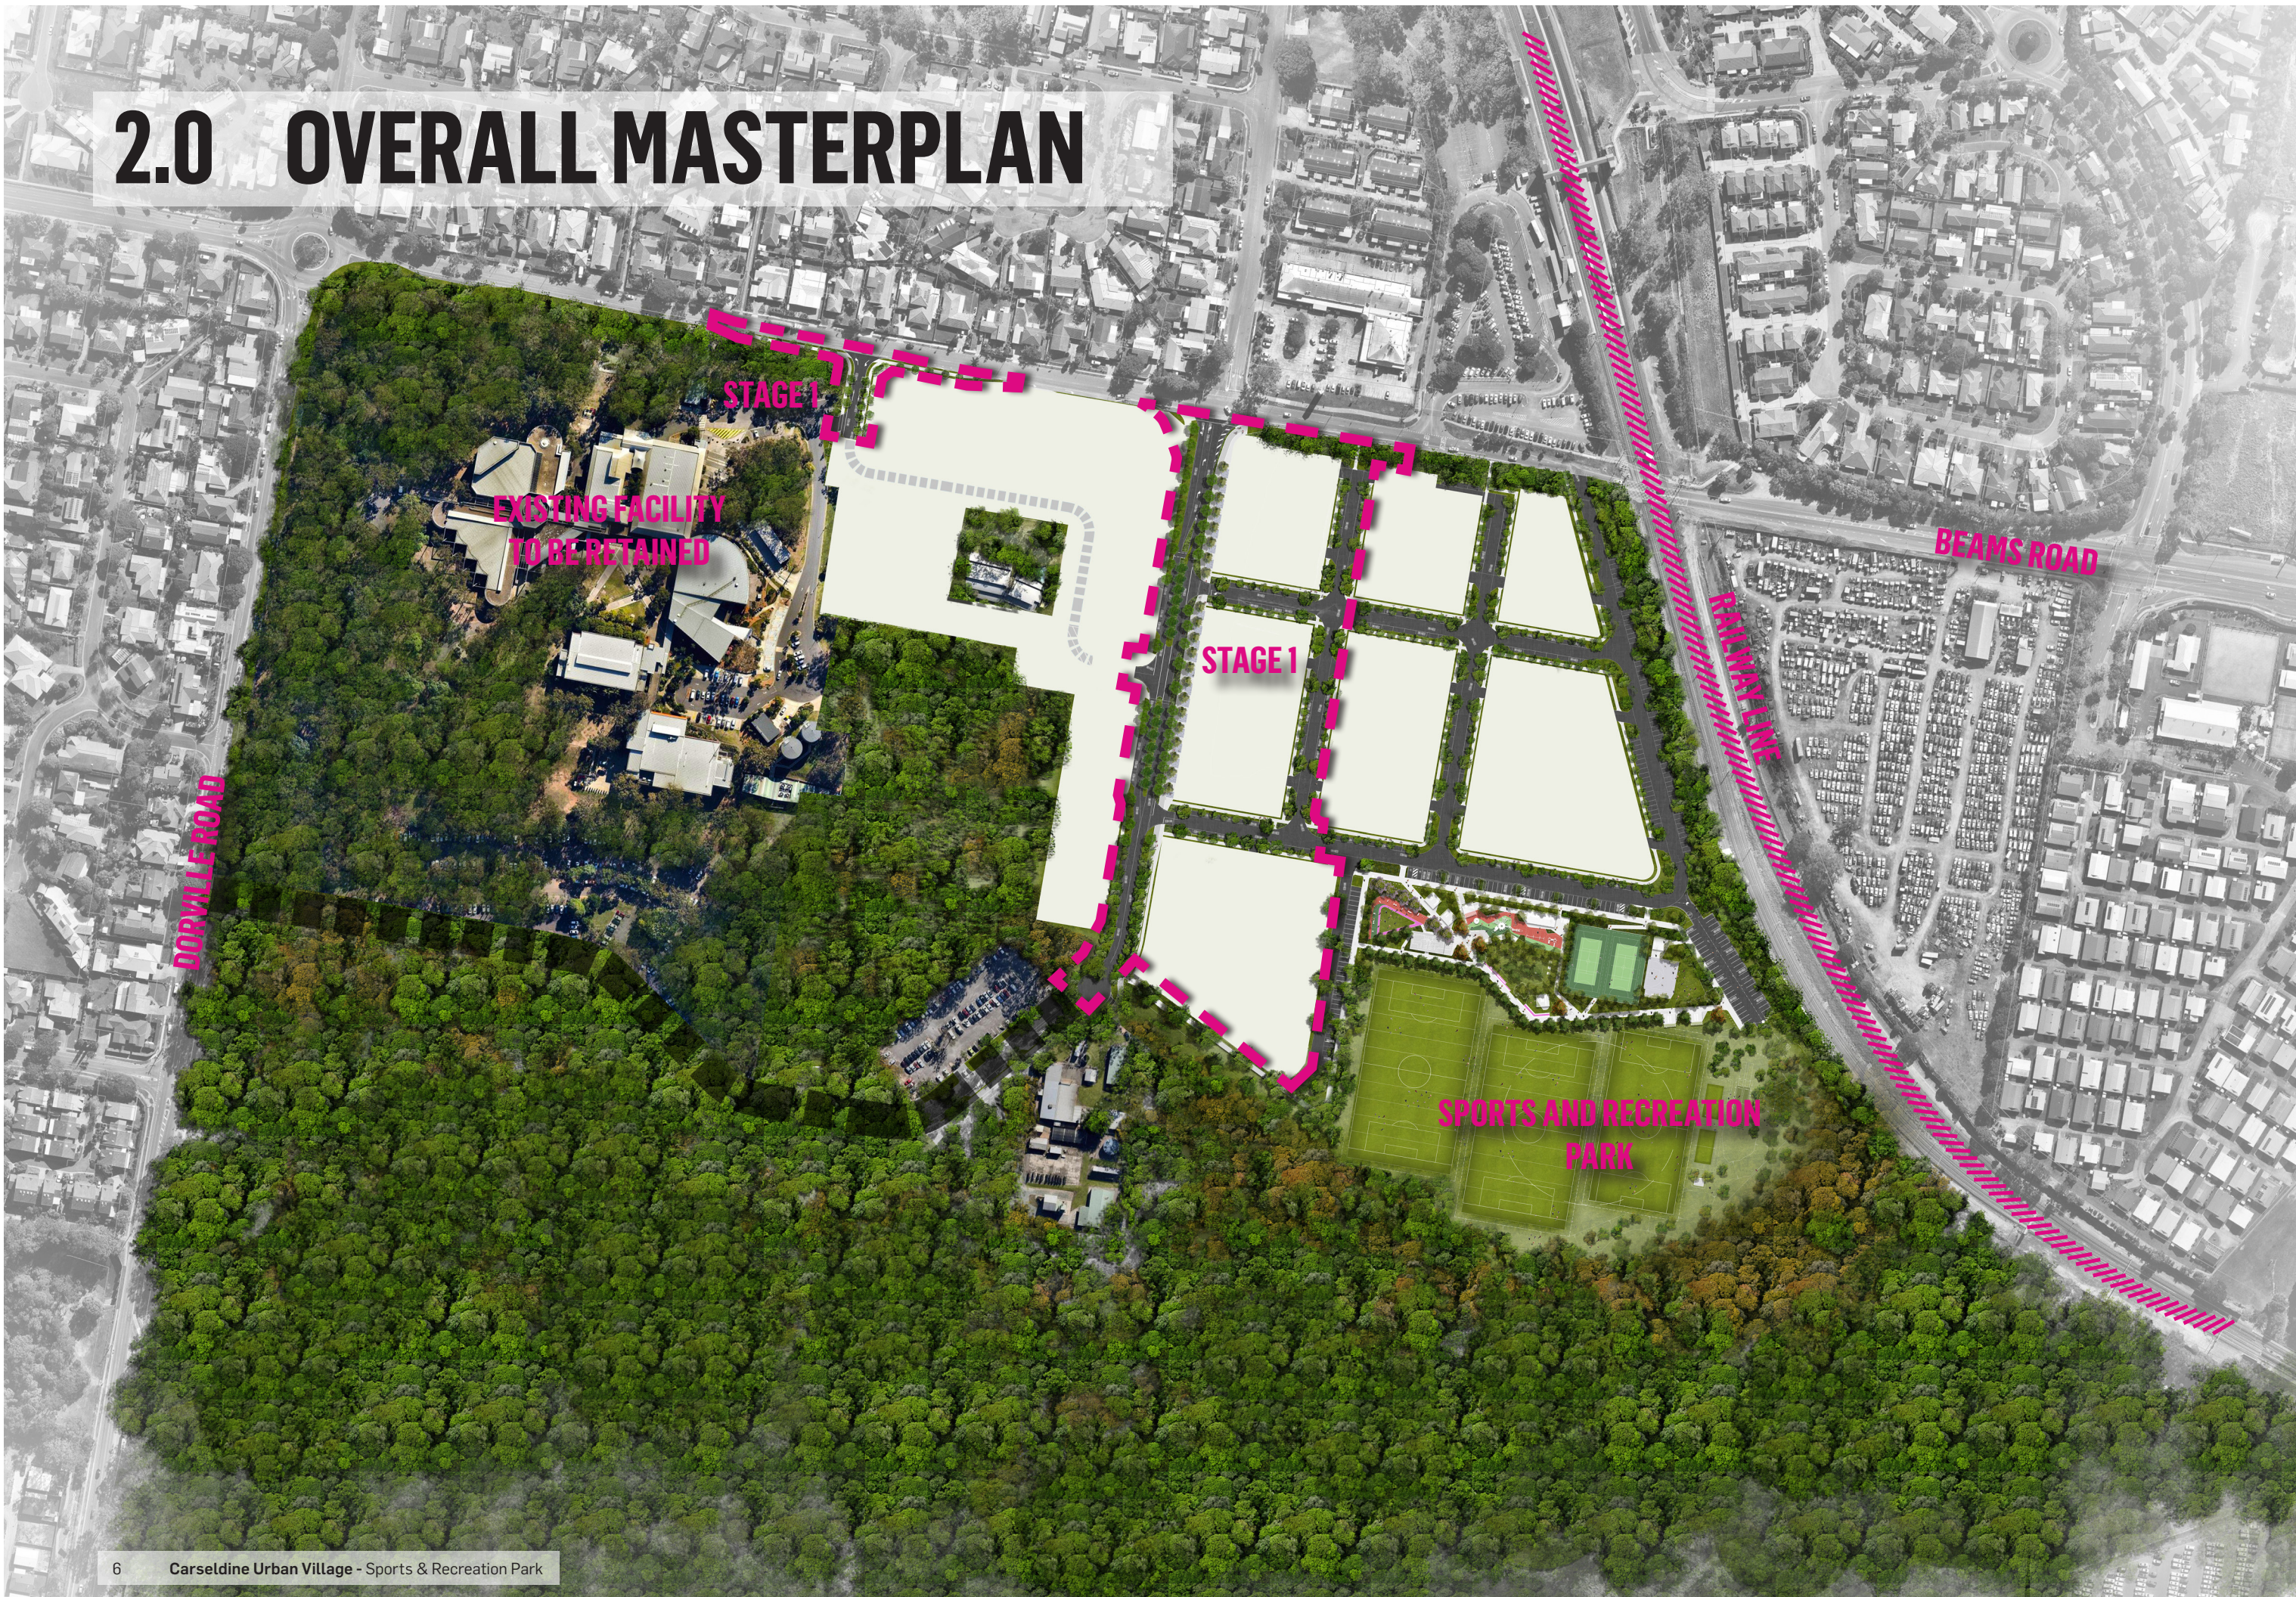

1.0 CONTEXT

ACCESS MOVEMENT AND CIRCULATION

PEDESTRIAN AND CYCLE LINKS

2.0 OVERALL MASTERPLAN

3.0 STAGE 1 MASTERPLAN

- LEGEND:**
- A** CROSSING POINT TO RAIL WAY STATION
 - B** CAR PARKING
 - C** BIKE PATH
 - D** PEDESTRIAN CROSSING POINT
 - E** MEDIAN PLANTING STRIP

4.0 SECTIONS

4.1 VILLAGE MAIN STREET (27M WIDE ROAD RESERVE) - SECTION A

SECTION A

PLAN

- 8 Carseldine Urban Village - Sports & Recreation Park
- SHADE TREES
- SIGNATURE TREES IN MEDIAN
- SHADE TREES NEXT TO BIKE PATH
- FEATURE TREES NEXT TO FOOTPATH

4.2 WESTERN ACCESS ROAD/ SHARED BUSWAY (23M WIDE ROAD RESERVE) - SECTION B

SECTION B

PLAN

4.3 ACCESS PLACE (19M WIDE ROAD RESERVE) - SECTION C

4.4 LOOP ROAD (20M WIDE ROAD RESERVE) - SECTION D

4.5 MODIFIED ACCESS PLACE (16.75M WIDE ROAD RESERVE) - SECTION E