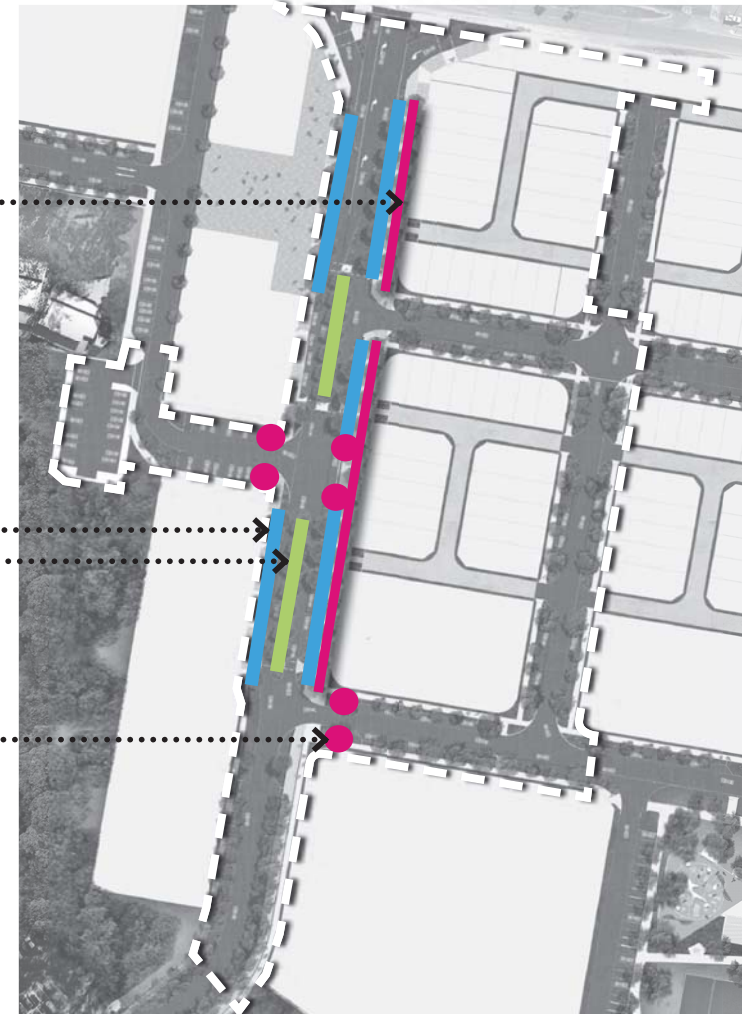

Planting schedule

Botanical	Common
FEATURE TREES	
Agathis robusta	Kauri Pine
Delonix regia	Royal Poinciana
Flindersia australis	Crow's Ash
Tabebuia palmeri	Pink Trumpet Tree