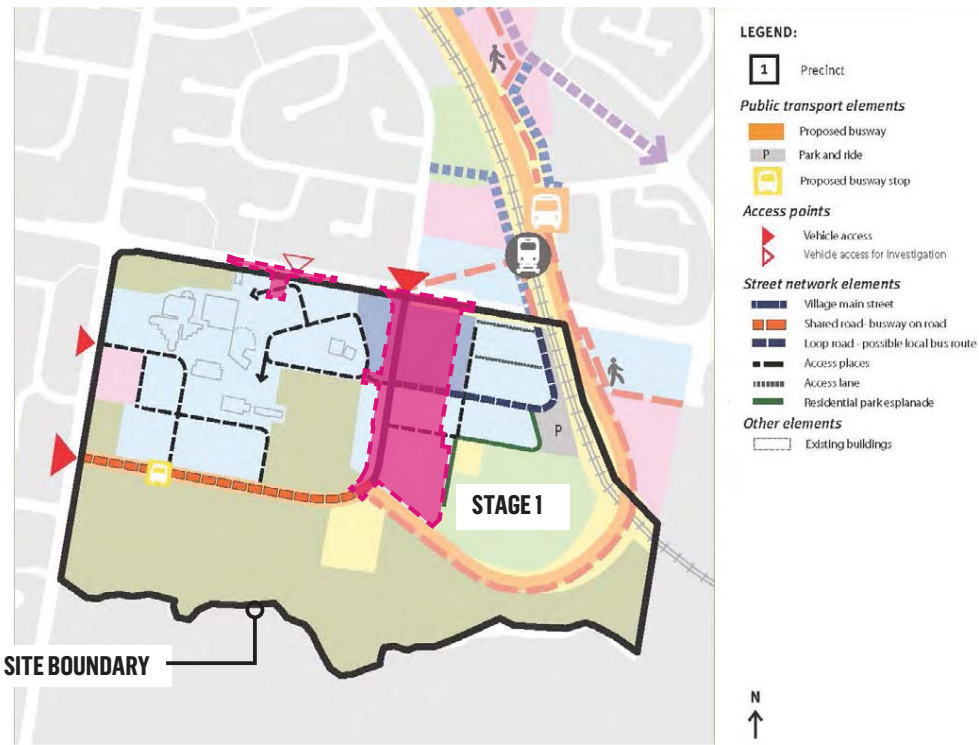

URBIS.COM.AU

CONTENTS

1.0	CONTEXT	4
2.0	OVERALL MASTERPLAN	6
3.0	SECTIONS	8
4.0	PLANTING PALETTE	10

1.0 CONTEXT

FITZGIBBON DEVELOPMENT AREA

CARSELDINE URBAN VILLAGE DEVELOPMENT AREA

ACCESS MOVEMENT AND CIRCULATION

CARSELDINE URBAN VILLAGE DEVELOPMENT AREA

PEDESTRIAN AND CYCLE LINKS

CARSELDINE URBAN VILLAGE DEVELOPMENT AREA

2.0 OVERALL MASTERPLAN

SECTION B

SECTION A

SECTION B

- LEGEND:**
- A** CROSSING POINT TO RAIL WAY STATION
 - B** CAR PARKING
 - C** BIKE PATH
 - D** PEDESTRIAN CROSSING POINT
 - E** MEDIAN PLANTING STRIP

3.0 SECTIONS

3.1 VILLAGE MAIN STREET - SECTION A

3.2 ACCESS PLACE - SECTION B

4.0 PLANTING PALETTE

4.1 TREES ON MAIN STREET

AGATHIS ROBUSTA

FLINDERSIA AUSTRALIS

TABEBUIA PALMERI