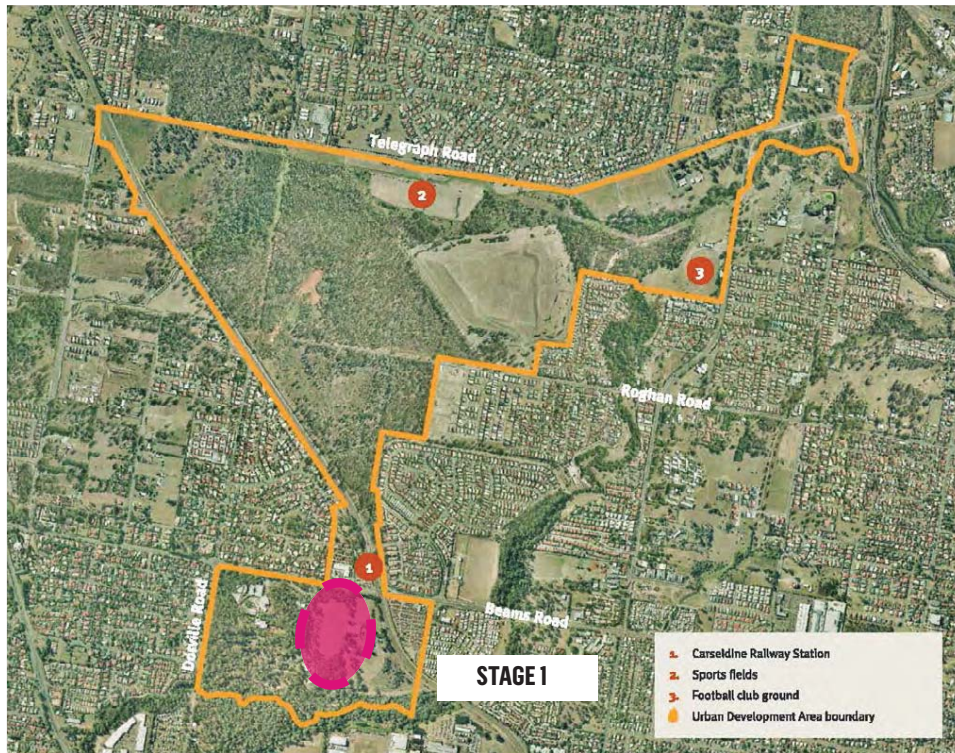

PLANS AND DOCUMENTS
referred to in the PDA
DEVELOPMENT APPROVAL

Approval no: DEV2018/932

Date: 9 November 2018

CARSELDINE URBAN VILLAGE STAGE 1 ENTRY BOULEVARD

PREPARED FOR
ECONOMIC DEVELOPMENT QUEENSLAND
REV F - 30 APRIL 2018
FOR APPROVAL

URBIS.COM.AU

CONTENTS

1.0	CONTEXT	4
2.0	OVERALL MASTERPLAN	6
3.0	SECTIONS	8
4.0	PLANTING PALETTE	10

1.0 CONTEXT

FITZGIBBON DEVELOPMENT AREA

CARSELDINE URBAN VILLAGE DEVELOPMENT AREA

ACCESS MOVEMENT AND CIRCULATION

CARSELDINE URBAN VILLAGE DEVELOPMENT AREA

PEDESTRIAN AND CYCLE LINKS

CARSELDINE URBAN VILLAGE DEVELOPMENT AREA

2.0 OVERALL MASTERPLAN

SECTION B

SECTION A

SECTION B

- LEGEND:**
- A** CROSSING POINT TO RAIL WAY STATION
 - B** CAR PARKING
 - C** BIKE PATH
 - D** PEDESTRIAN CROSSING POINT
 - E** MEDIAN PLANTING STRIP

3.0 SECTIONS

3.1 VILLAGE MAIN STREET - SECTION A

3.2 ACCESS PLACE - SECTION B

4.0 PLANTING PALETTE

4.1 TREES ON MAIN STREET

AGATHIS ROBUSTA

FLINDERSIA AUSTRALIS

TABEBUIA PALMERI