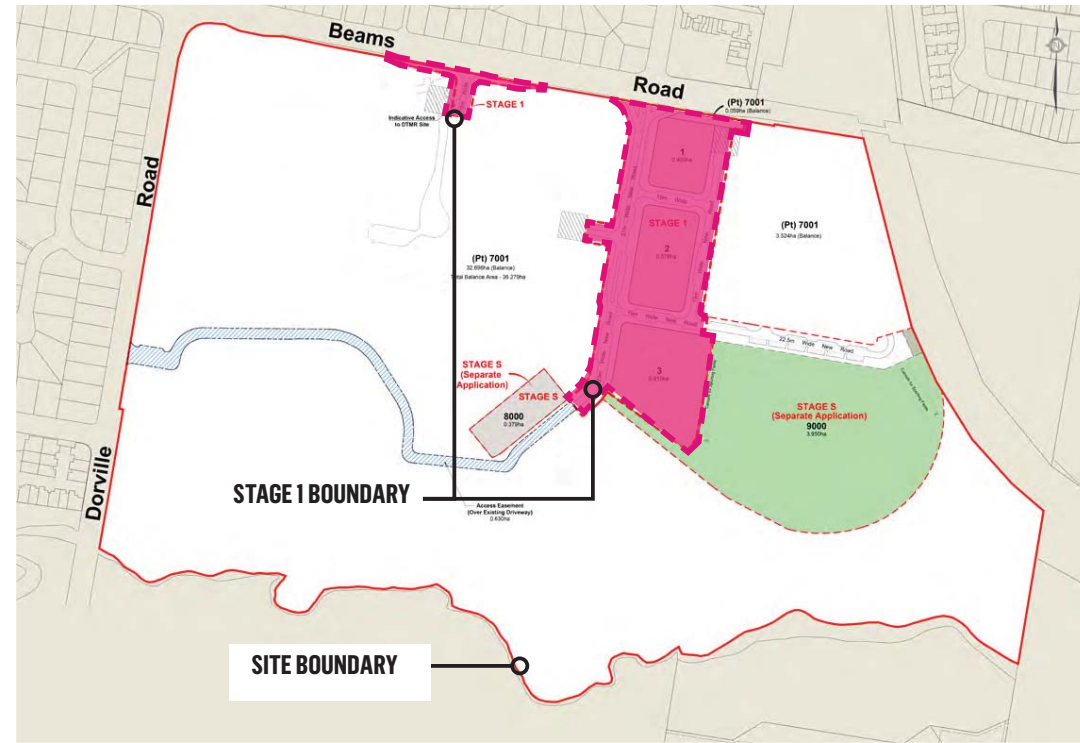

URBIS.COM.AU

CONTENTS

1.0	CONTEXT	4
2.0	OVERALL MASTERPLAN	6
3.0	SECTIONS	8
4.0	PLANTING PALETTE	10

1.0 CONTEXT

FITZGIBBON DEVELOPMENT AREA

CARSELDINE URBAN VILLAGE DEVELOPMENT AREA

ACCESS MOVEMENT AND CIRCULATION

CARSELDINE URBAN VILLAGE DEVELOPMENT AREA

PEDESTRIAN AND CYCLE LINKS

CARSELDINE URBAN VILLAGE DEVELOPMENT AREA

2.0 OVERALL MASTERPLAN

SECTION B

SECTION A

SECTION B

- LEGEND:**
- A** CROSSING POINT TO RAIL WAY STATION
 - B** CAR PARKING
 - C** BIKE PATH
 - D** PEDESTRIAN CROSSING POINT
 - E** MEDIAN PLANTING STRIP

3.0 SECTIONS

3.1 VILLAGE MAIN STREET - SECTION A

3.2 ACCESS PLACE - SECTION B

4.0 PLANTING PALETTE

4.1 TREES ON MAIN STREET

AGATHIS ROBUSTA

FLINDERSIA AUSTRALIS

TABEBUIA PALMERI