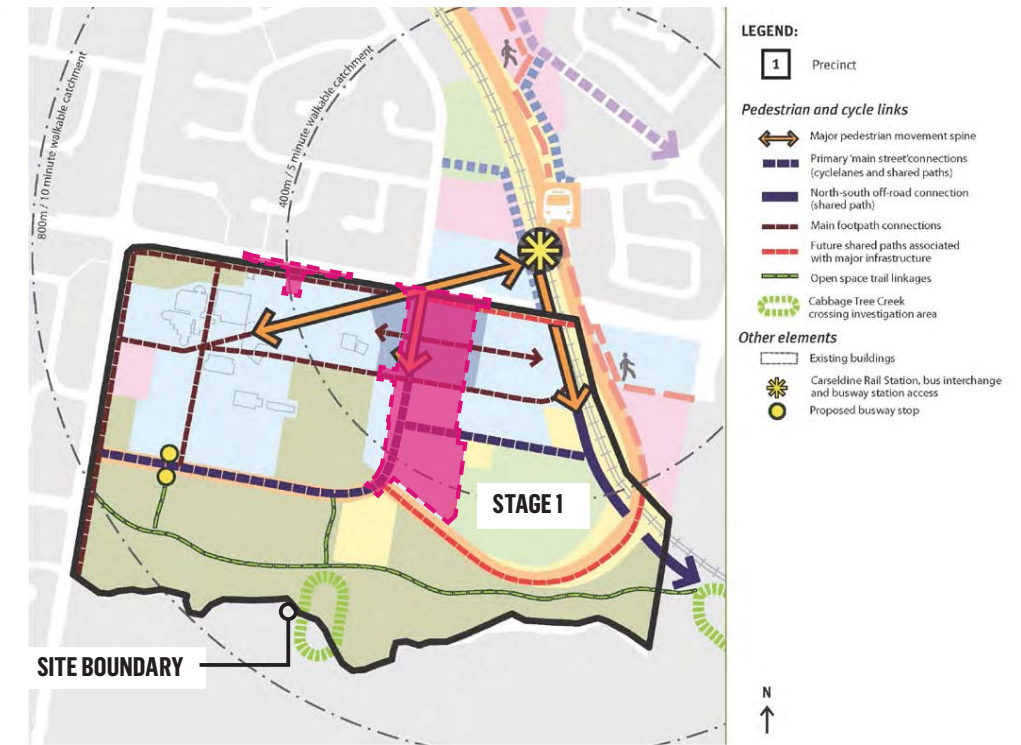

URBIS.COM.AU

CONTENTS

1.0	CONTEXT	4
2.0	OVERALL MASTERPLAN	6
3.0	SECTIONS	8
4.0	PLANTING PALETTE	10

1.0 CONTEXT

FITZGIBBON DEVELOPMENT AREA

CARSELDINE URBAN VILLAGE DEVELOPMENT AREA

ACCESS MOVEMENT AND CIRCULATION

CARSELDINE URBAN VILLAGE DEVELOPMENT AREA

PEDESTRIAN AND CYCLE LINKS

CARSELDINE URBAN VILLAGE DEVELOPMENT AREA

2.0 OVERALL MASTERPLAN

SECTION B

SECTION A

SECTION B

- LEGEND:**
- A** CROSSING POINT TO RAIL WAY STATION
 - B** CAR PARKING
 - C** BIKE PATH
 - D** PEDESTRIAN CROSSING POINT
 - E** MEDIAN PLANTING STRIP

3.0 SECTIONS

3.1 VILLAGE MAIN STREET - SECTION A

3.2 ACCESS PLACE - SECTION B

4.0 PLANTING PALETTE

4.1 TREES ON MAIN STREET

AGATHIS ROBUSTA

FLINDERSIA AUSTRALIS

TABEBUIA PALMERI